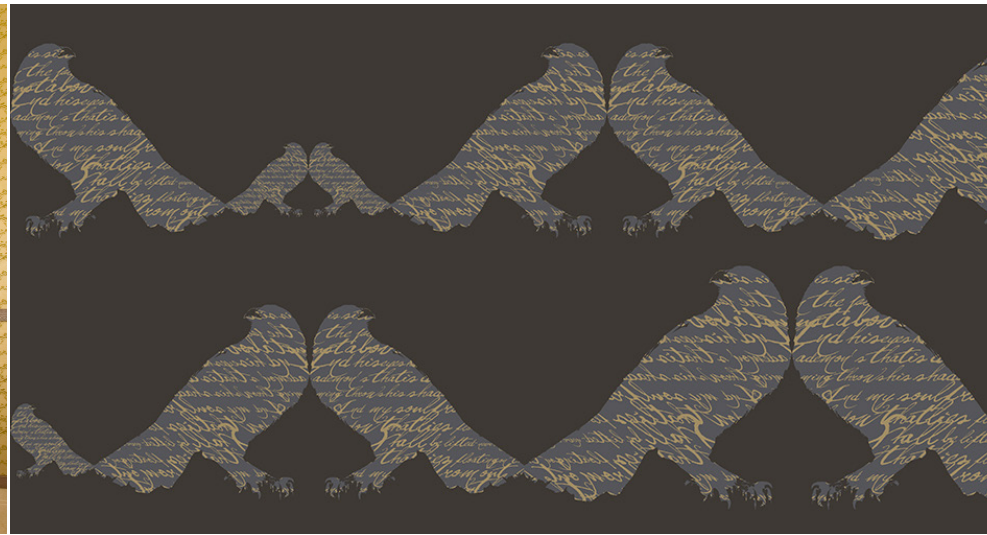

CUSTOM MURAL FOR YELLOW MAGNOLIA CAFÉ AT THE **BROOKLYN BOTANIC GARDEN**, IN COLLABORATION WITH **ROCKWELL GROUP**. MANUFACTURED BY **MAYA ROMANOFF**.

JILL MALEK CUSTOM WALLCOVERING IN **THE RITZ-CARLTON** BOSTON'S GUEST SUITES, BAR AND LOUNGE