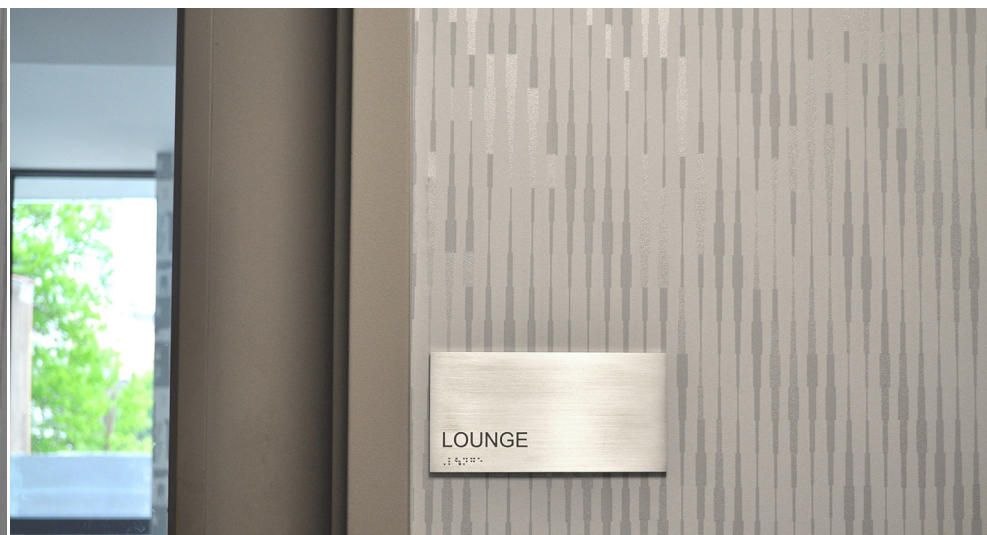

CASCADE WALLCOVERING IN THE CORRIDORS OF 41-22 24th STREET, A MODERN 12-STORY HIGH-RISE IN LONG ISLAND CITY

j i l l m a l e k

AFTER ART DIRECTING FOR THE WESTIN BRAND AT STARWOOD HOTELS AND RESORTS, JILL MALEK LAUNCHED HER COMPANY OF BESPOKE WALLCOVERINGS, CUSTOM ARTWORK FOR CONTRACT HOSPITALITY, AND LUXURY PACKAGING. MALEK HAS COMPLETED COMMISSIONS FOR THE ROCKWELL GROUP, VOSGES HAUTE-CHOCOLATE, MULO SHOES, MTV NETWORKS, FOLEY AND CORINNA, J. JOSEPHSON, CELEBRITY EVENT PLANNER, DAVID MONN, AND LG HAUSYS. HER WORK HAS APPEARED IN MANY HIGH-PROFILE GLOBAL INTERIORS, INCLUDING 50 FLOORS OF THE EAST AND WEST CORRIDORS AT THE COSMOPOLITAN OF LAS VEGAS HOTEL AND RESORT CASINO, STEVE MADDEN IN LAS VEGAS, THE GOOGLE FLAGSHIP OFFICES IN LOS ANGELES, THE RITZ-CARLTON BOSTON'S RESTAURANT & LOUNGE, BALLROOM, BATHROOMS, AND GUEST SUITES, HOLT RENFREW TORONTO, SAKS FIFTH AVENUE NEW YORK & HAWAII, WESTIN BALLROOMS WORLDWIDE, BLISS SPAS, BLOOMINGDALES, THE SET OF JESSICA JONES NETFLIX, THE SET OF GOSSIP GIRL, THE SET OF BILLIONS, GIGGLE, THE AVALON IN BROOKLYN, HARVEY NICHOLS, THE YOUTUBE FLAGSHIP OFFICE IN LOS ANGELES, THE BLUE APRON FLAGSHIP OFFICE IN AUSTIN, ANTHROPOLOGIE, AND THE DUCDUC SHOWROOMS WITHIN THE NEW YORK DESIGN CENTER. IN 2012, SEVEN OF HER PATTERNS WERE ACQUIRED FROM THE BROOKLYN MUSEUM AS PART OF THEIR PERMANENT DECORATIVE ARTS COLLECTION. IN 2013, AFTER RECOGNIZING A VOID IN THE CHILDREN'S WALLCOVERING MARKET, SHE FORMED ANOTHER COMPANY WITH CELEBRATED INTERIOR DESIGNERS, SISSY+MARLEY, TO CREATE INSPIRED SOPHISTICATED PATTERNS FOR CHILDREN. IN 2014, JILL MALEK, ALONG WITH SISSY+MARLEY, WERE PROUD RECIPIENTS OF THE COVETED ICFF EDITORS AWARD IN THE WALLCOVERING CATEGORY. MOST RECENTLY, IN COLLABORATION WITH ROCKWELL GROUP, JILL MALEK DESIGNED A CUSTOM FELT MURAL FOR YELLOW MAGNOLIA CAFÉ AT THE NEWLY RENOVATED BROOKLYN BOTANIC GARDEN, FABRICATED BY MAYA ROMANOFF.